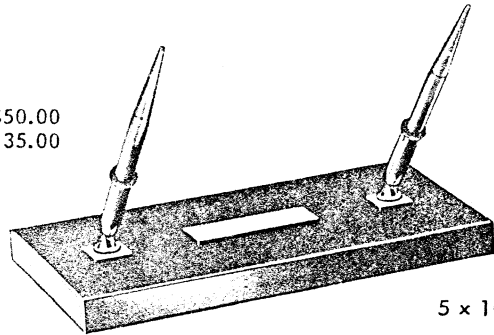

SHEAFFER'S NEW DESK SET LINE

5002J
JET CRYSTAL
 With (2) 121SKD White Dot Pens \$50.00
 With 5SKD Pen, Pencil or ballpoint (any two) 35.00

5 x 10"

5007S
SPANISH ONYX
 With B121SKD White Dot Pen \$50.00
 With B5SKD Pen, pencil or ballpoint 42.50
 (Includes No. 590-40 Hour Perpetual Date Clock)